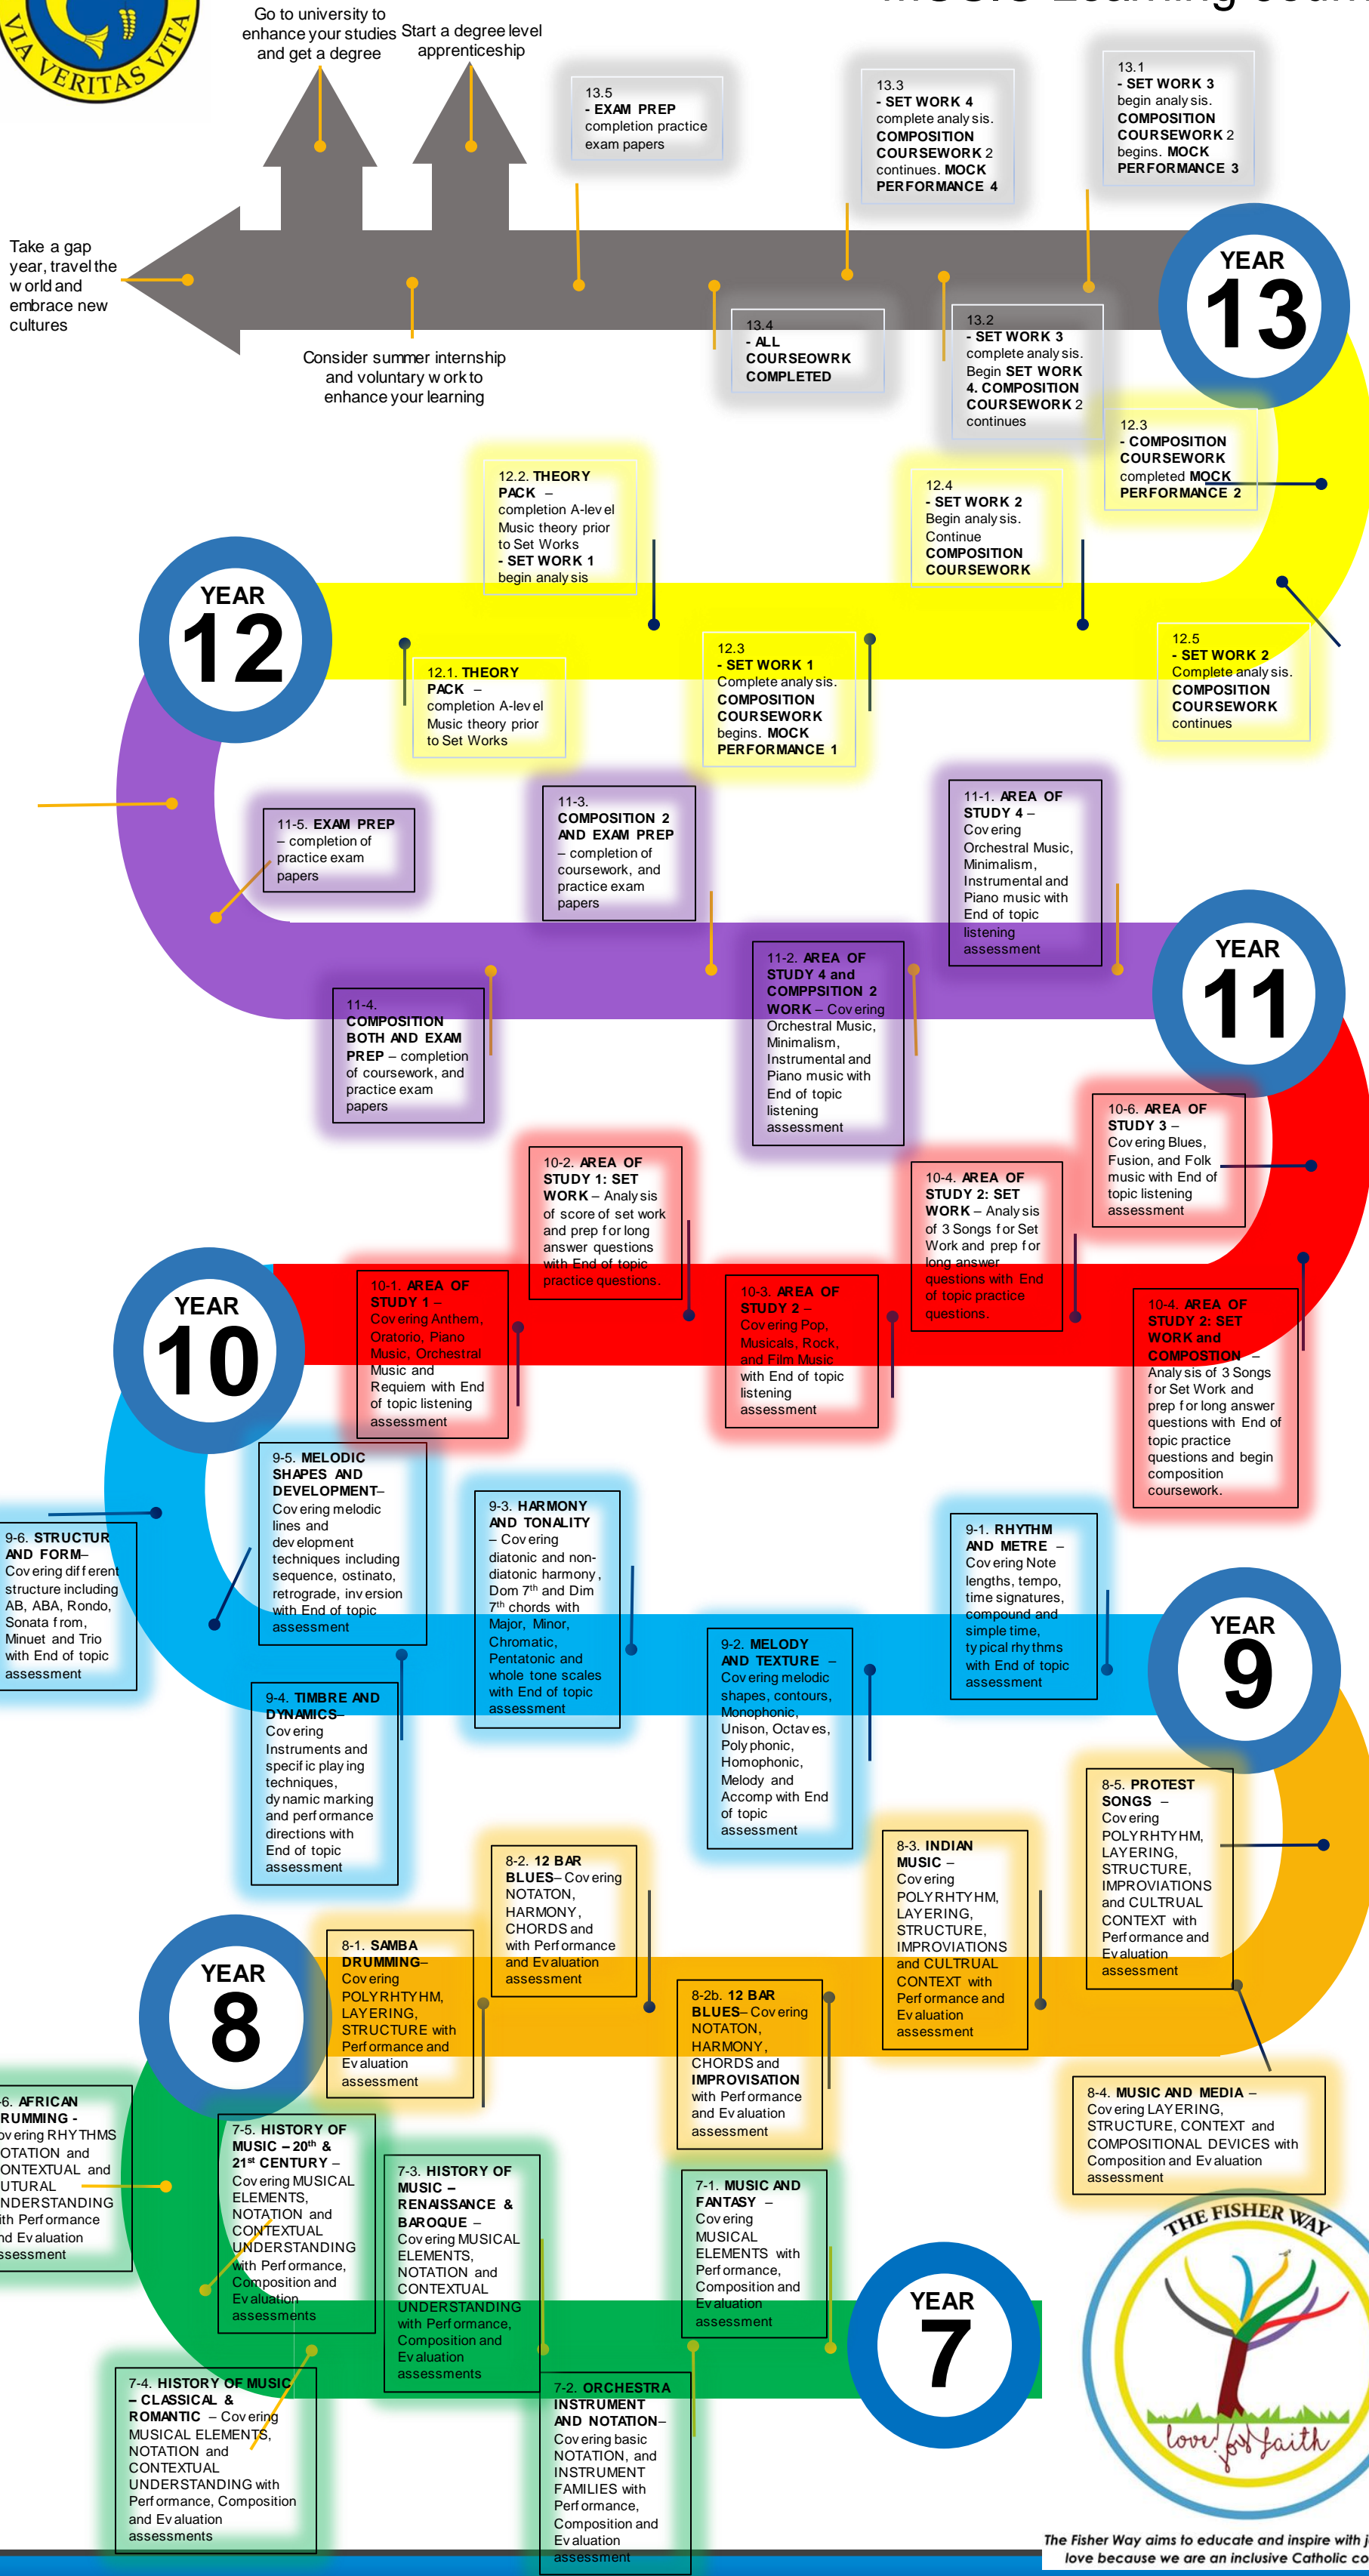

PERFORMANCE Faculty: MUSIC Learning Journey

The Fisher Way aims to educate and inspire with joy, faith and love because we are an inclusive Catholic community.