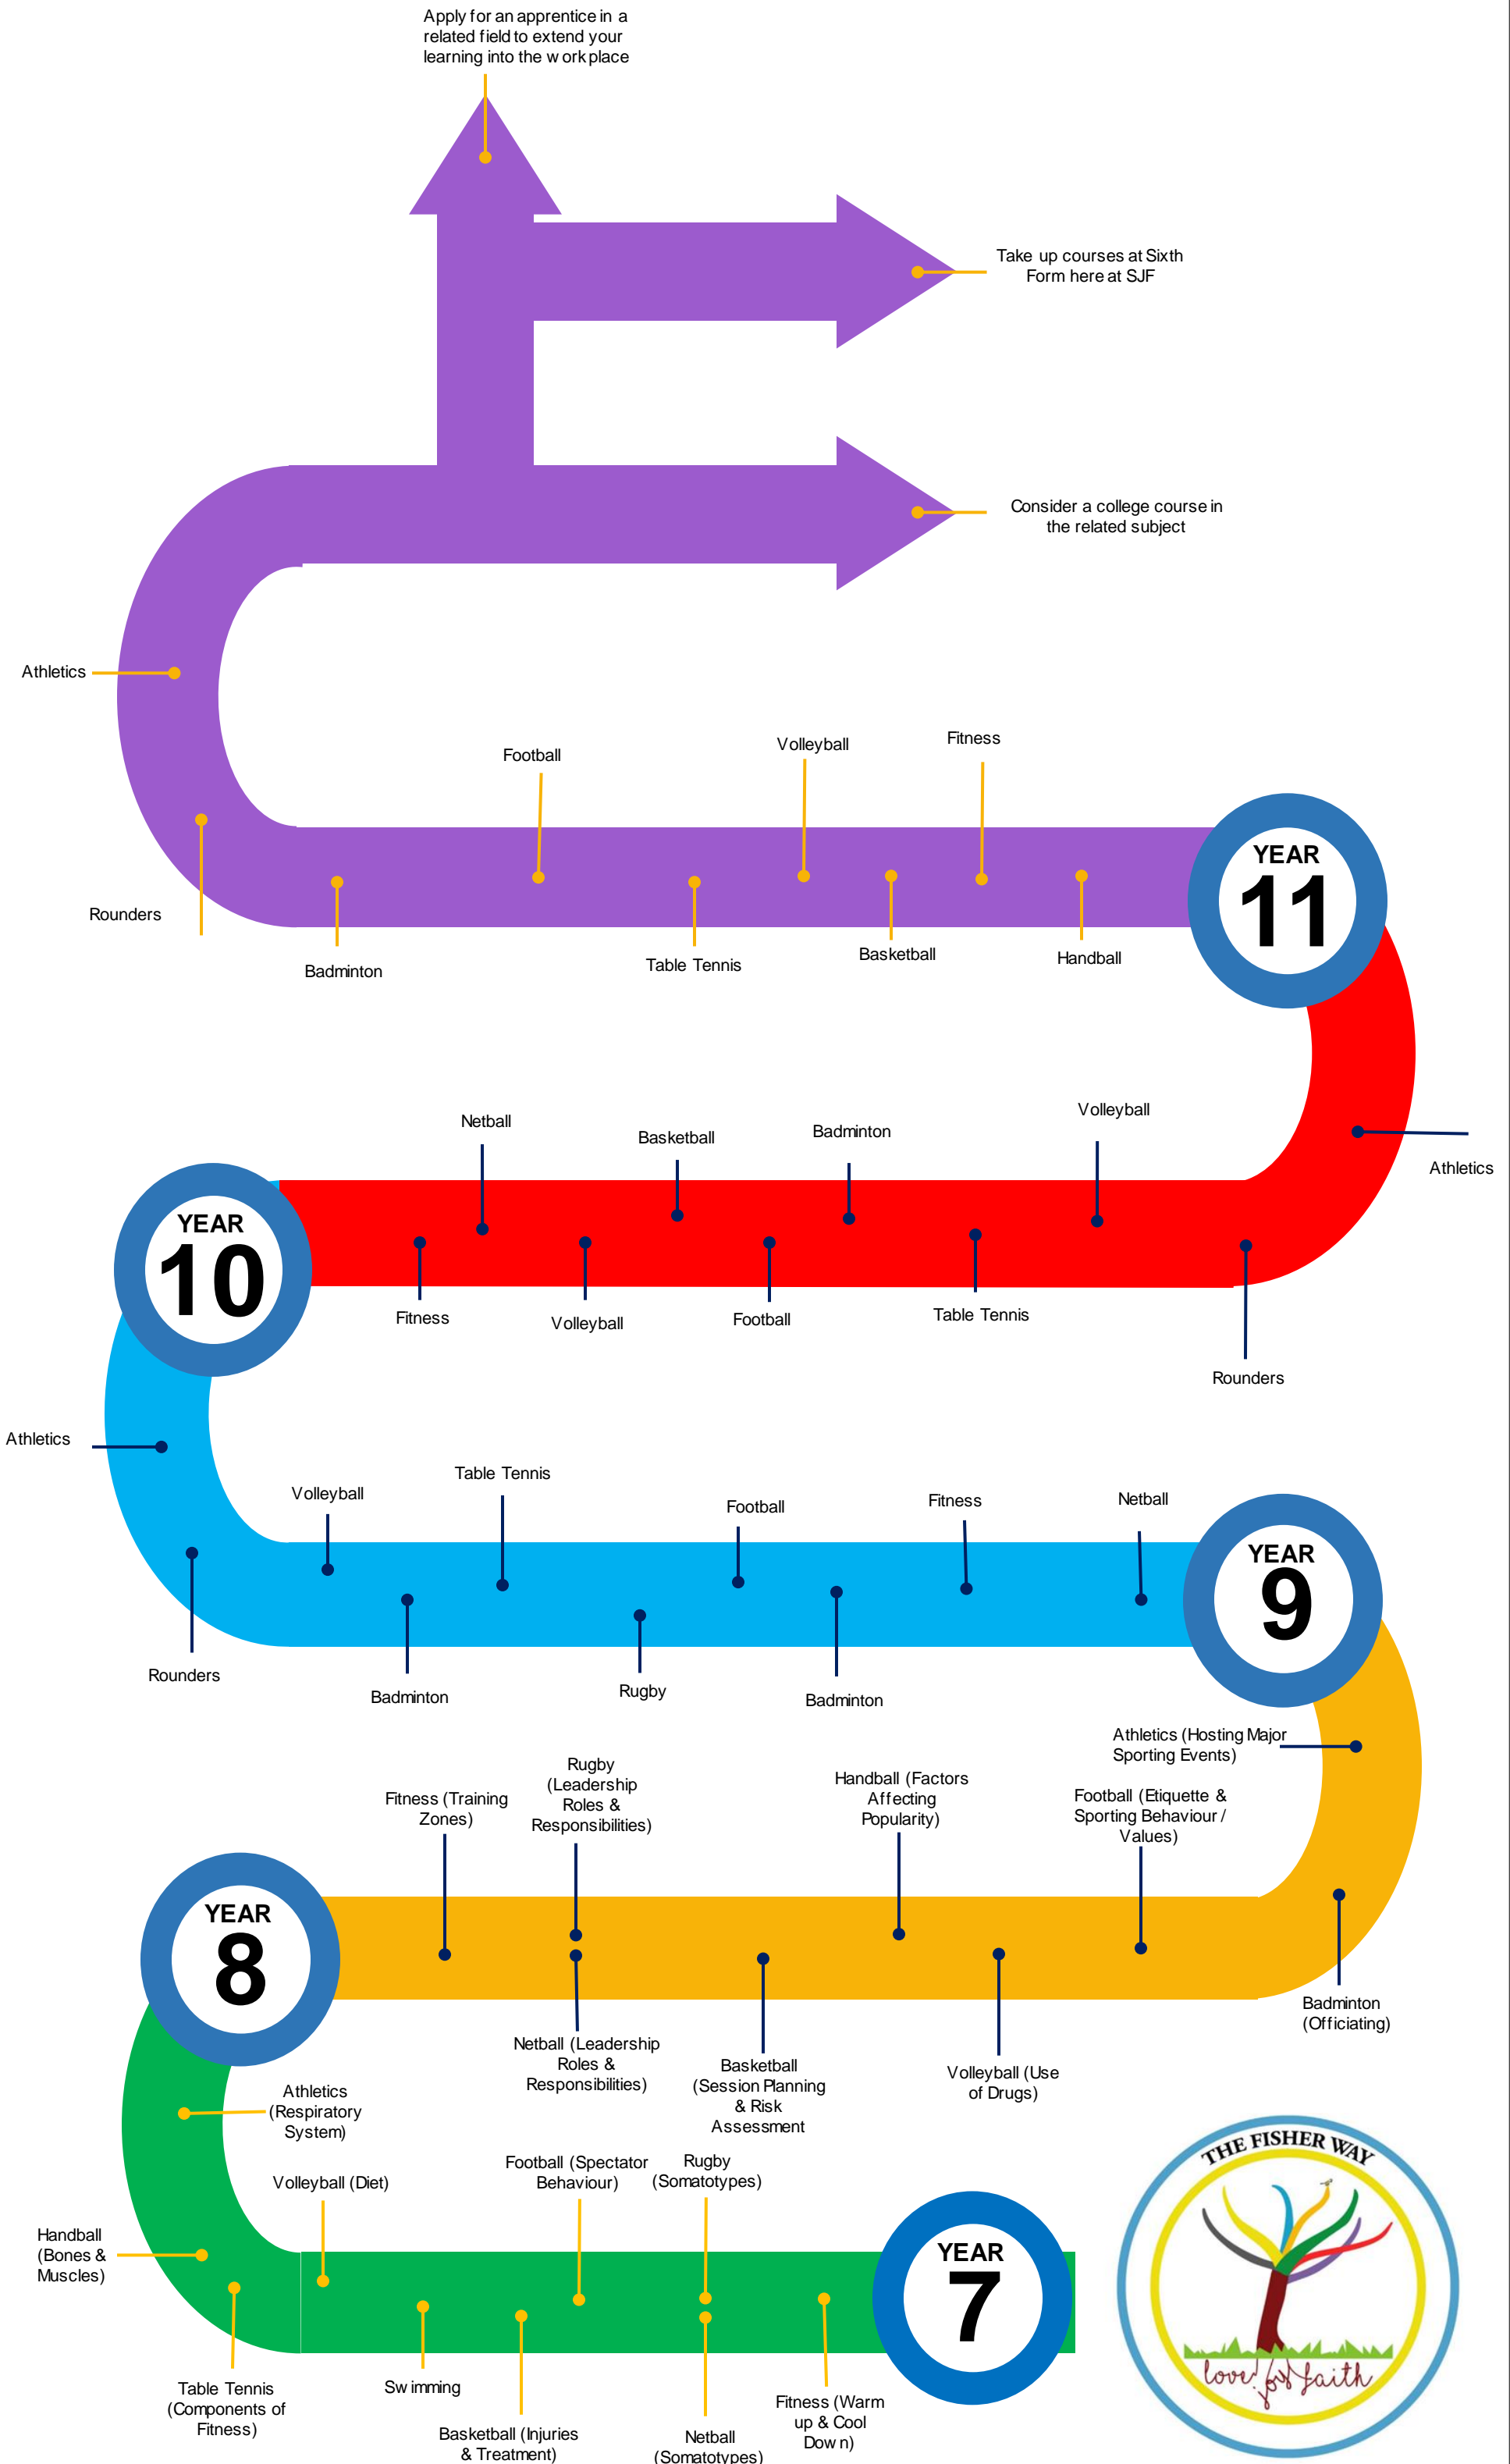

# Performance Faculty: Core PE Learning Journey

The Fisher Way aims to educate and inspire with joy, faith and love because we are an inclusive Catholic community.