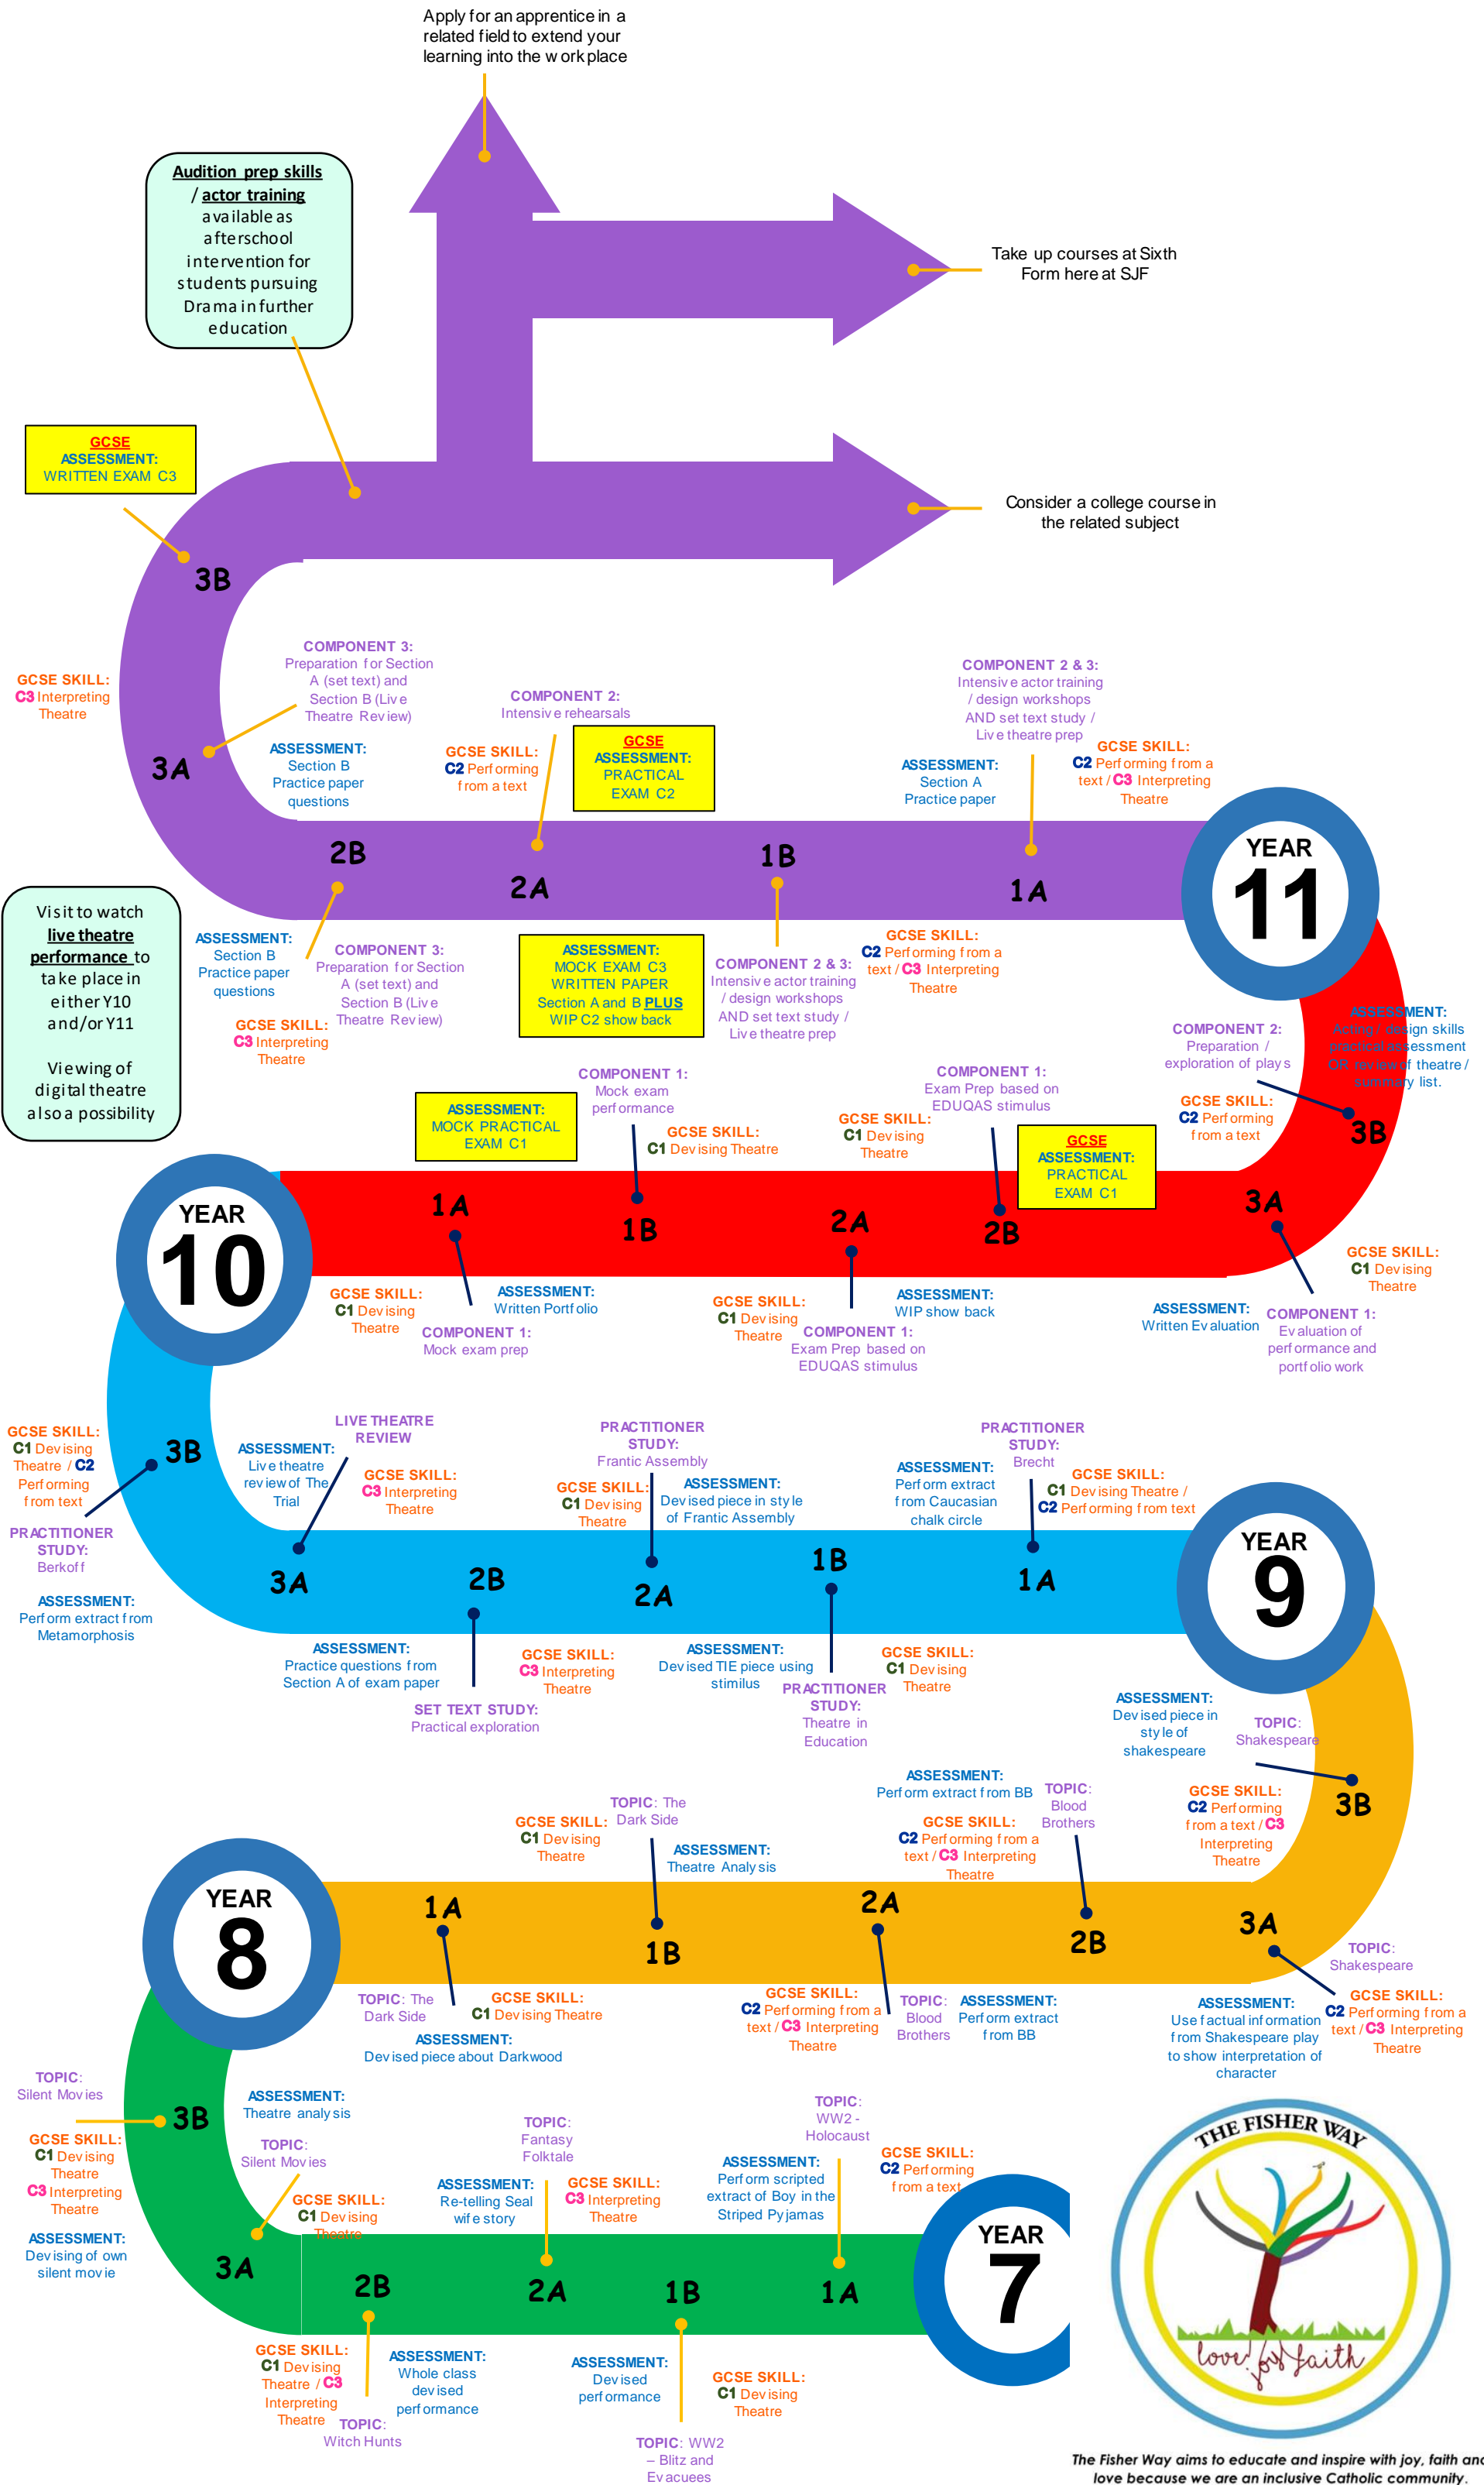

English Faculty: Drama Learning Journey

The Fisher Way aims to educate and inspire with joy, faith and love because we are an inclusive Catholic community.